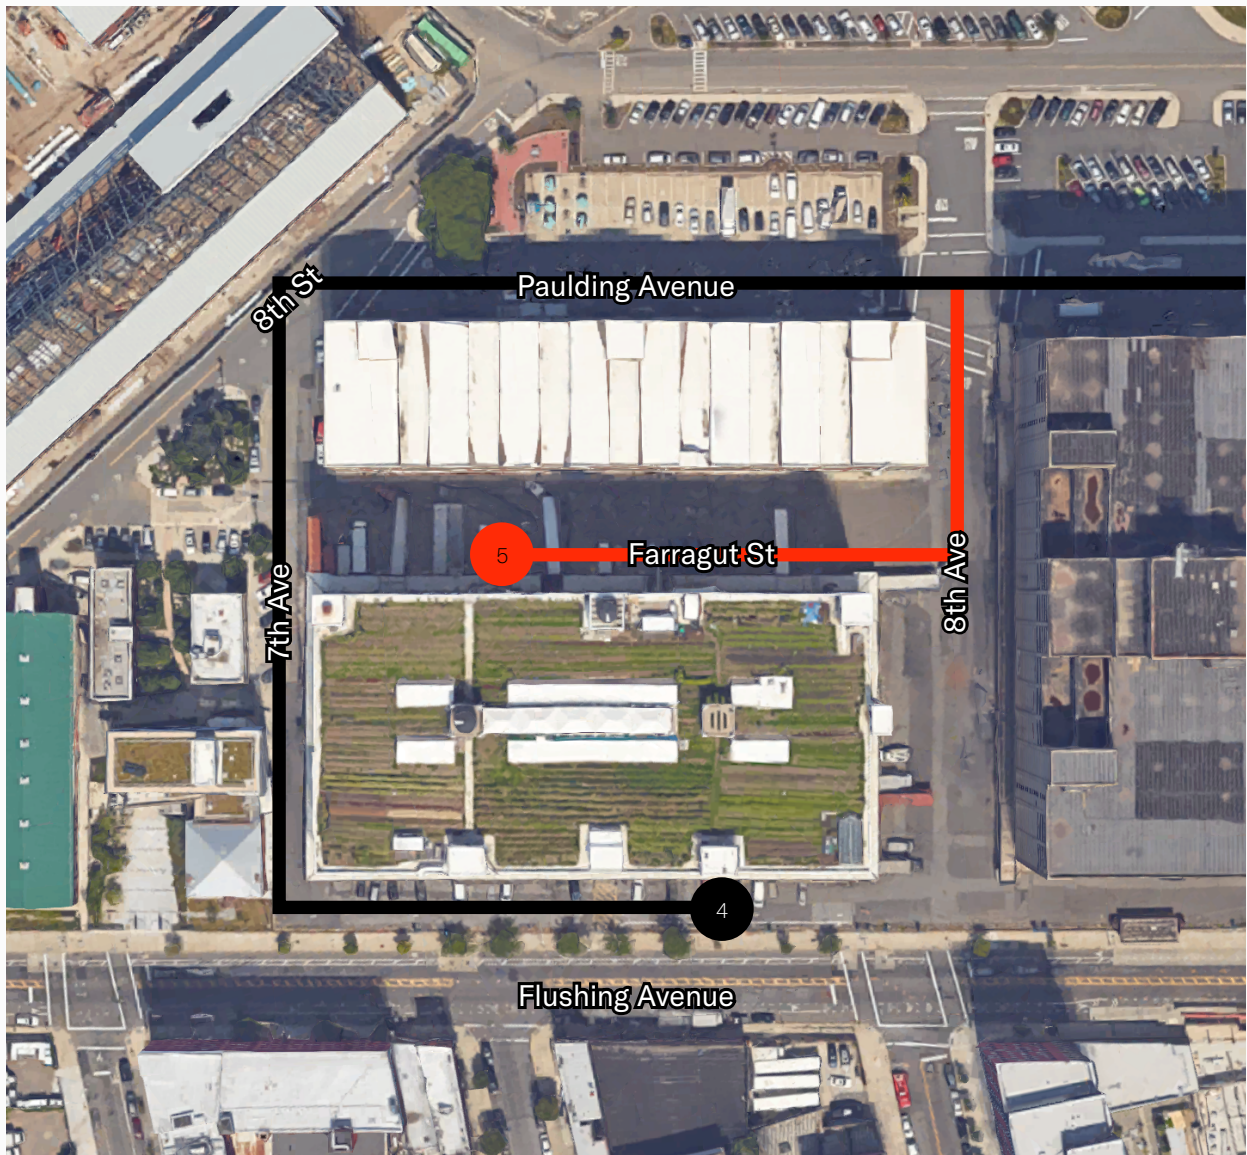

# THE SODIUM RANCH

## INSTRUCTIONS FOR PICKING UP OR DROPPING OFF

1. Enter Brooklyn Navy Yard via Clinton Avenue gate.
2. Inform security that you are picking up from The Sodium Ranch in building number 3.
3. Follow our map to building 3 to find our offices.
4. Trucks 16 and shorter use freight elevator number 3 on the Flushing Avenue side as shown on map.
5. Trucks longer than 16 use freight elevator number 5 in rear of building.

Map